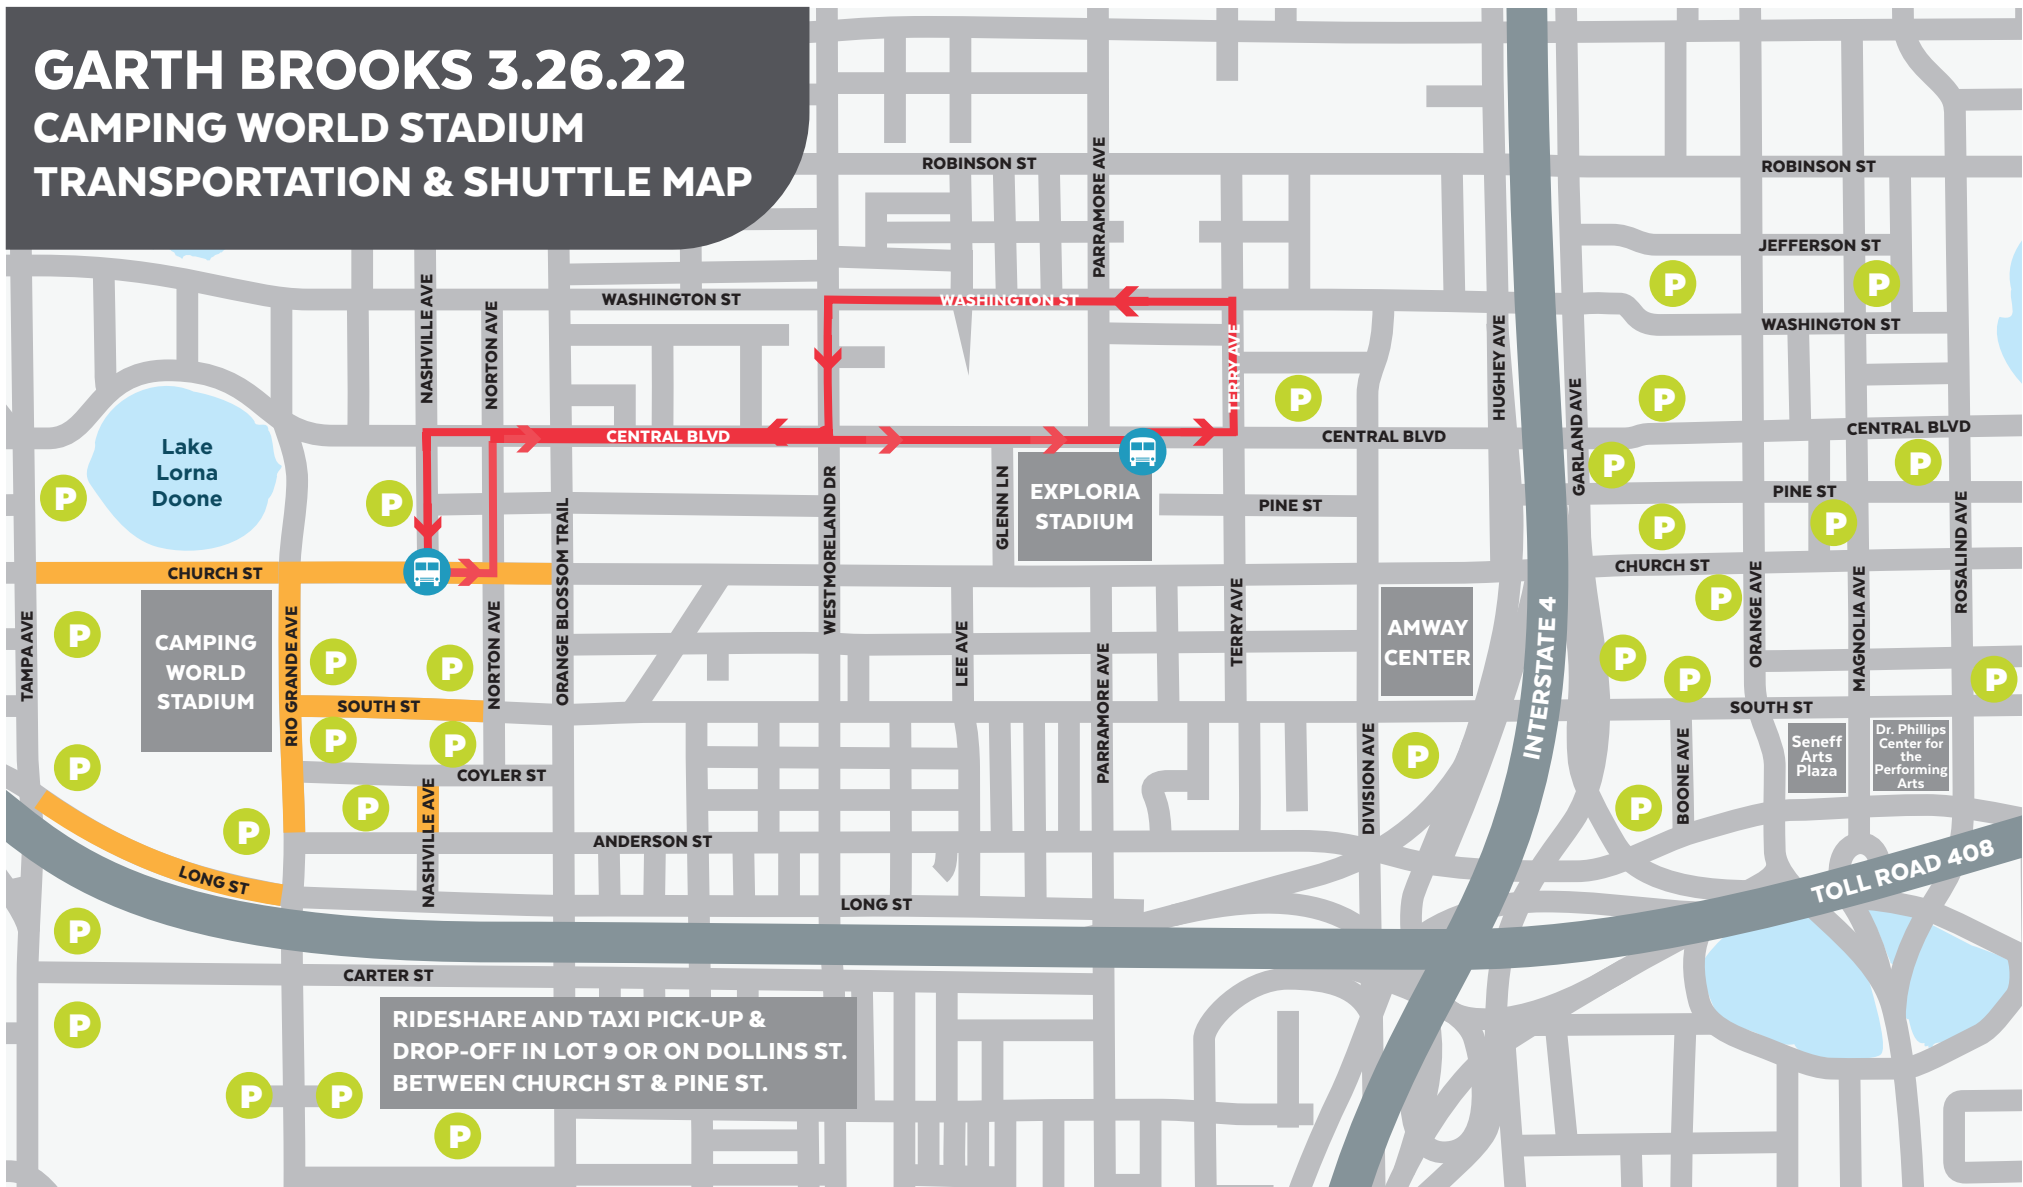

GARTH BROOKS 3.26.22

CAMPING WORLD STADIUM

TRANSPORTATION & SHUTTLE MAP

ROAD CLOSURES / PERMIT ONLY ACCESS

- | | |
|---|---|
| Church St. between Tampa & Rio Grande Ave.,
March 25, 9 a.m. - 1.5 hours post event | South St. between Norton Ave. & Rio Grande Ave.
March 26, 1:30 p.m. - 1.5 hours post event |
| Church St. between Rio Grande Ave. & OBT
March 26, 1:30 p.m. - 1.5 hours post event | Long St. between Rio Grande Ave. & Tampa Ave.
March 26, 1:30 p.m. - 1.5 hours post event |
| Rio Grande Ave. between Church St. & Anderson St.
March 26, 1:30 p.m. - 1.5 hours post event | Nashville Ave. between Coyle St. & Anderson St.
March 26, 1:30 p.m. - 1.5 hour post event |

-  **SHUTTLE ROUTE BETWEEN CAMPING WORLD STADIUM & CENTRAL BLVD.**
-  **SHUTTLE PICK UP & DROP OFF**
-  **PARKING**