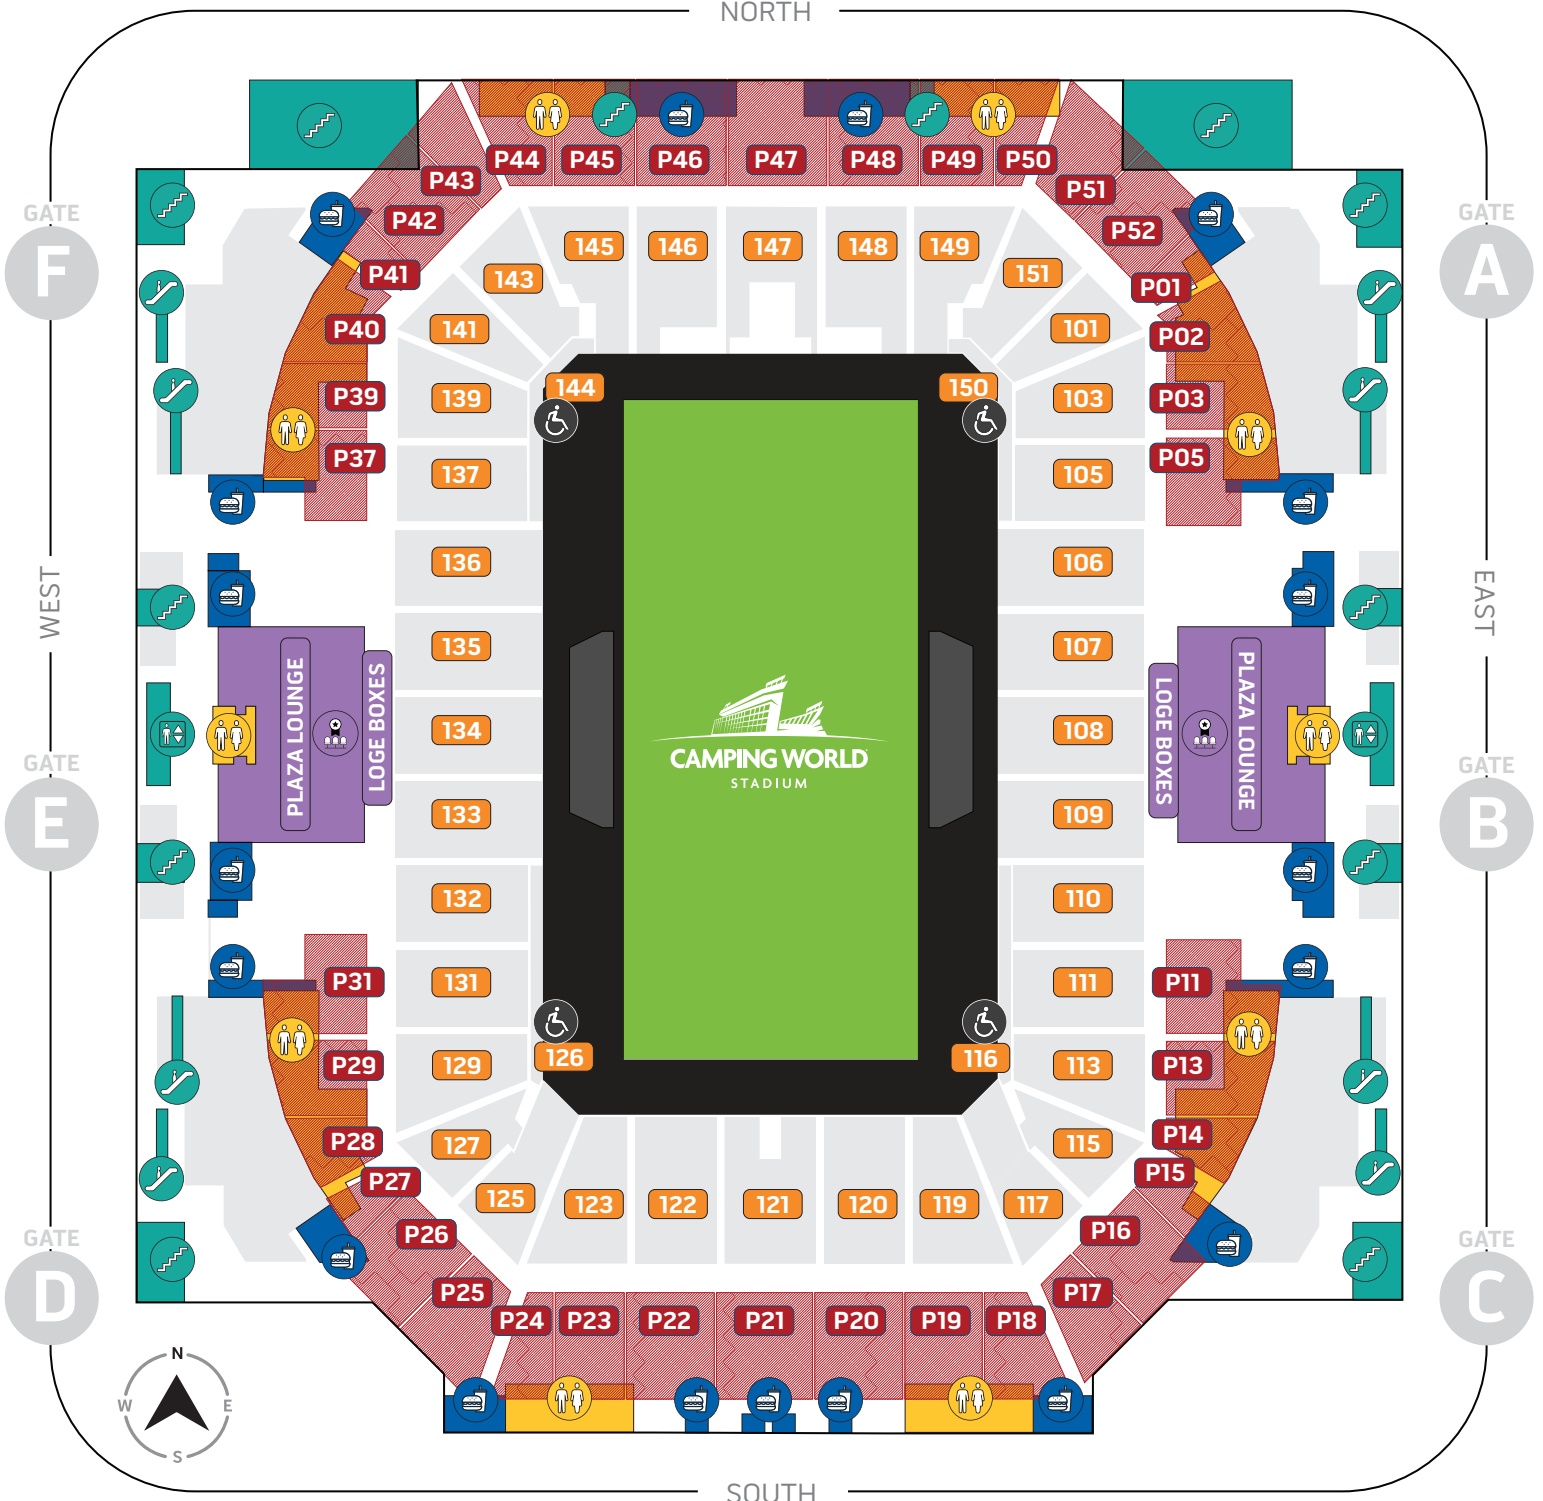

NORTH

SOUTH

PLAZA LEVEL + MAP KEY ICONS

PL PLAZA LEVEL	SEATING SECTIONS	ADA	FOOD & BEVERAGE	HOSPITALITY	GATES
	RESTROOMS			VERTICAL CIRCULATION	
	FAMILY	MEN'S	WOMEN'S	ESCALATOR	STAIRS
NEED ASSISTANCE?					
TEXT ISSUE DESCRIPTION AND LOCATION TO: (407) 440-7447					

PLAZA LOUNGES
 PLAZA LOGES
 CONCOURSE SECTIONS P01 – P52