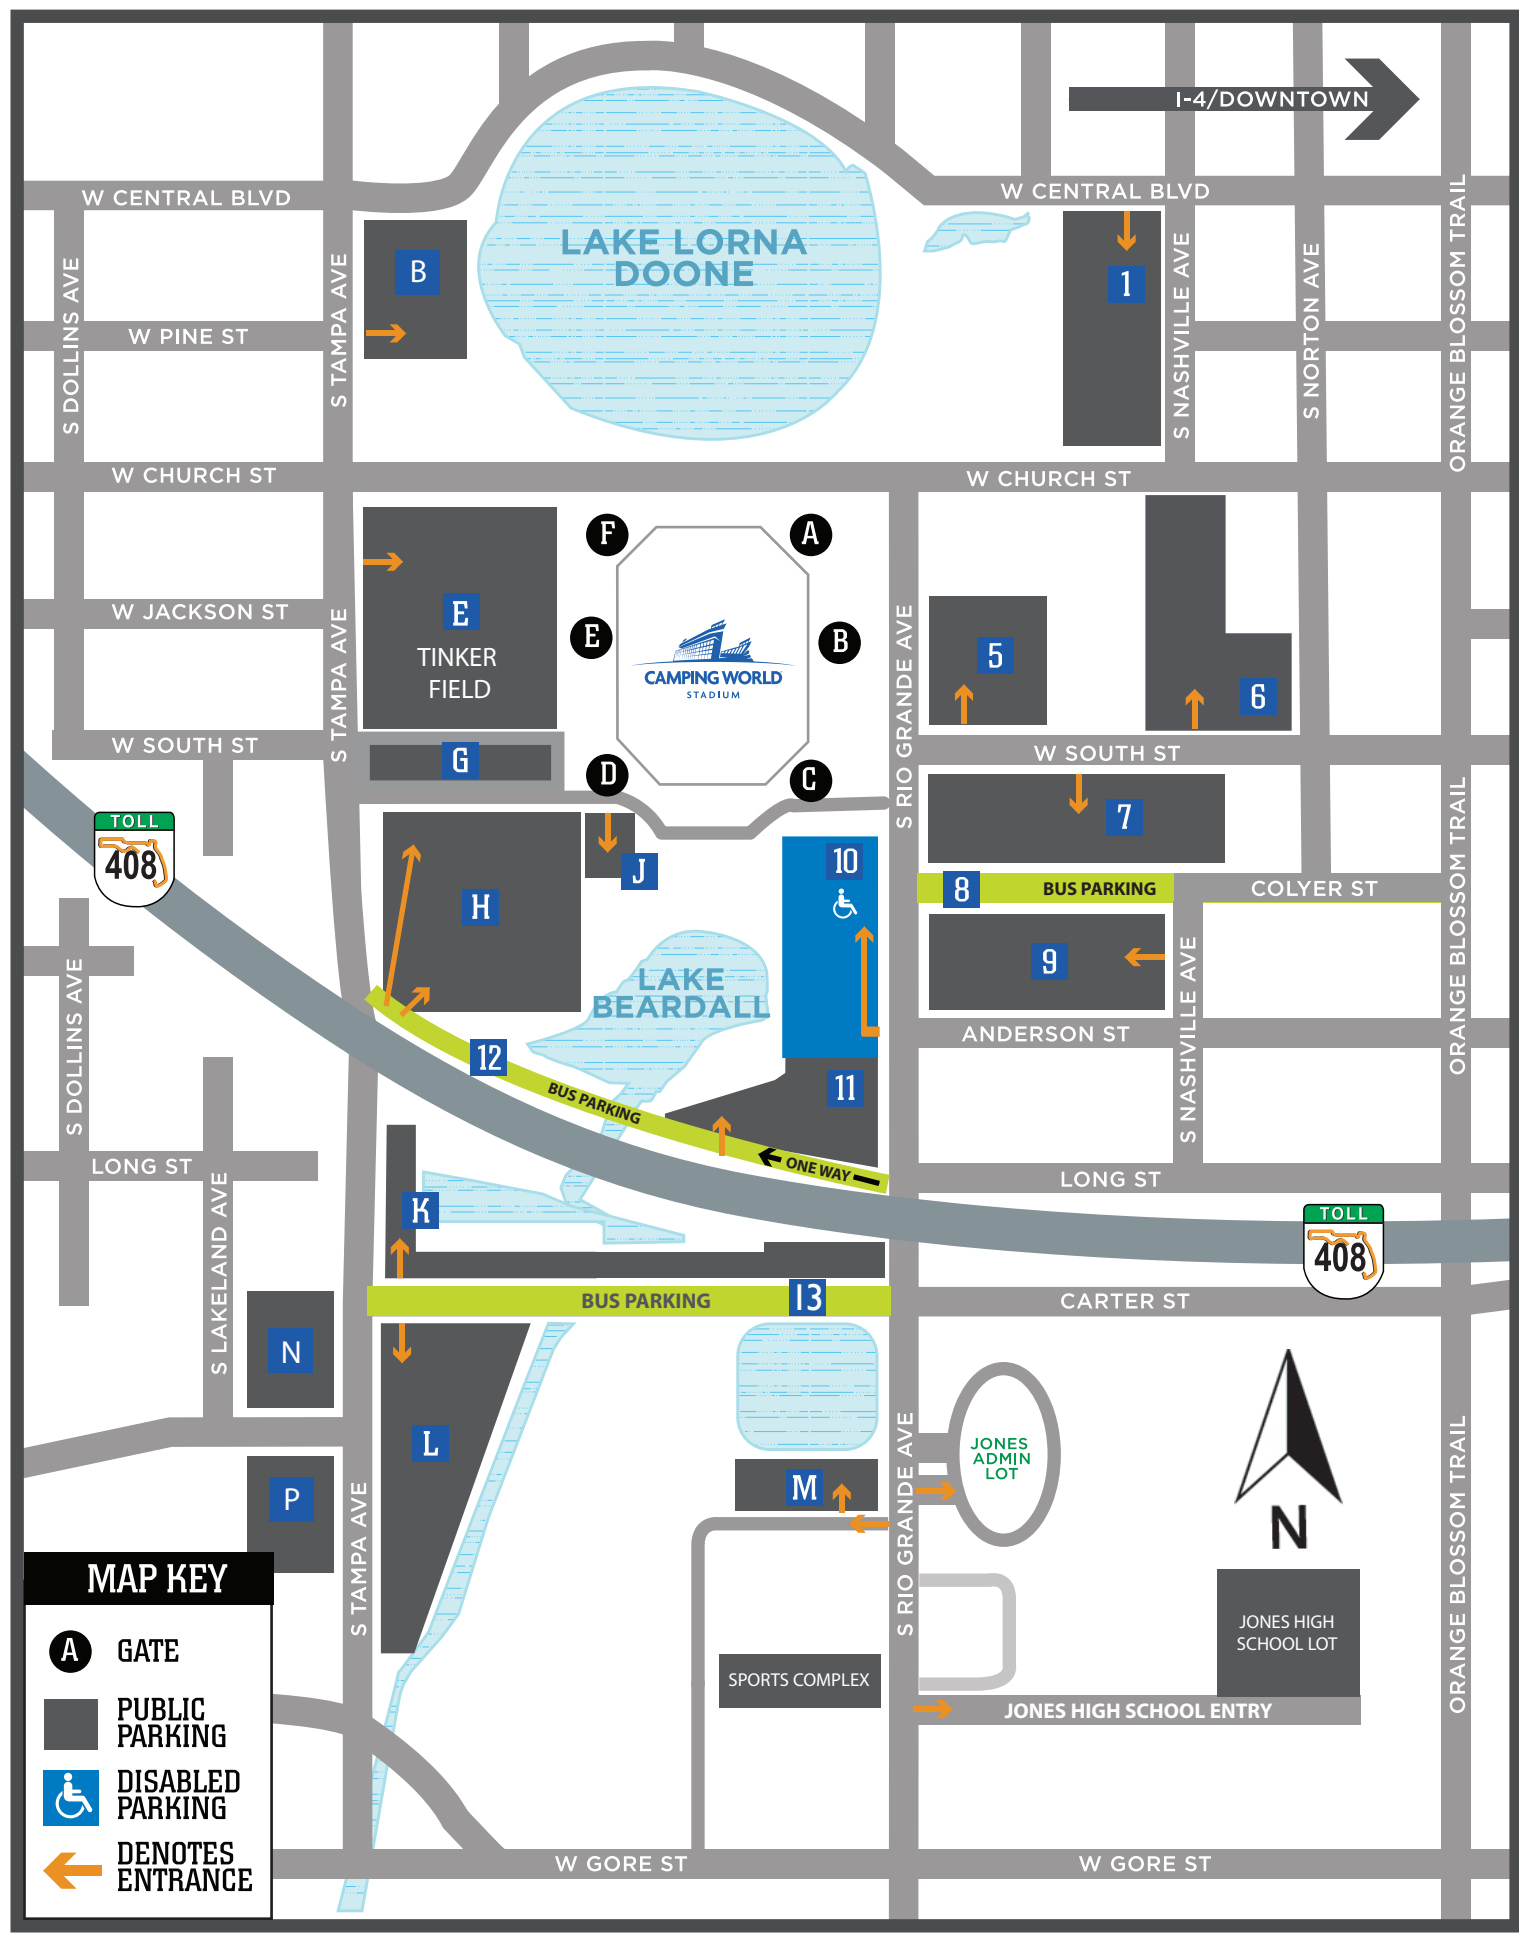

# CAMPING WORLD STADIUM PARKING MAP

## MAP KEY

- A** GATE
- PUBLIC PARKING
- ♿** DISABLED PARKING
- ←** DENOTES ENTRANCE

JONES HIGH SCHOOL LOT

JONES ADMIN LOT

SPORTS COMPLEX

JONES HIGH SCHOOL ENTRY

LAKE LORNA DOONE

LAKE BEARDALL

W SOUTH ST

LONG ST

CARTER ST

W GORE ST

W CENTRAL BLVD

W CHURCH ST

W SOUTH ST

ANDERSON ST

LONG ST

CARTER ST

W GORE ST

S TAMPA AVE

S TAMPA AVE

S LAKELAND AVE

S TAMPA AVE

S RIO GRANDE AVE