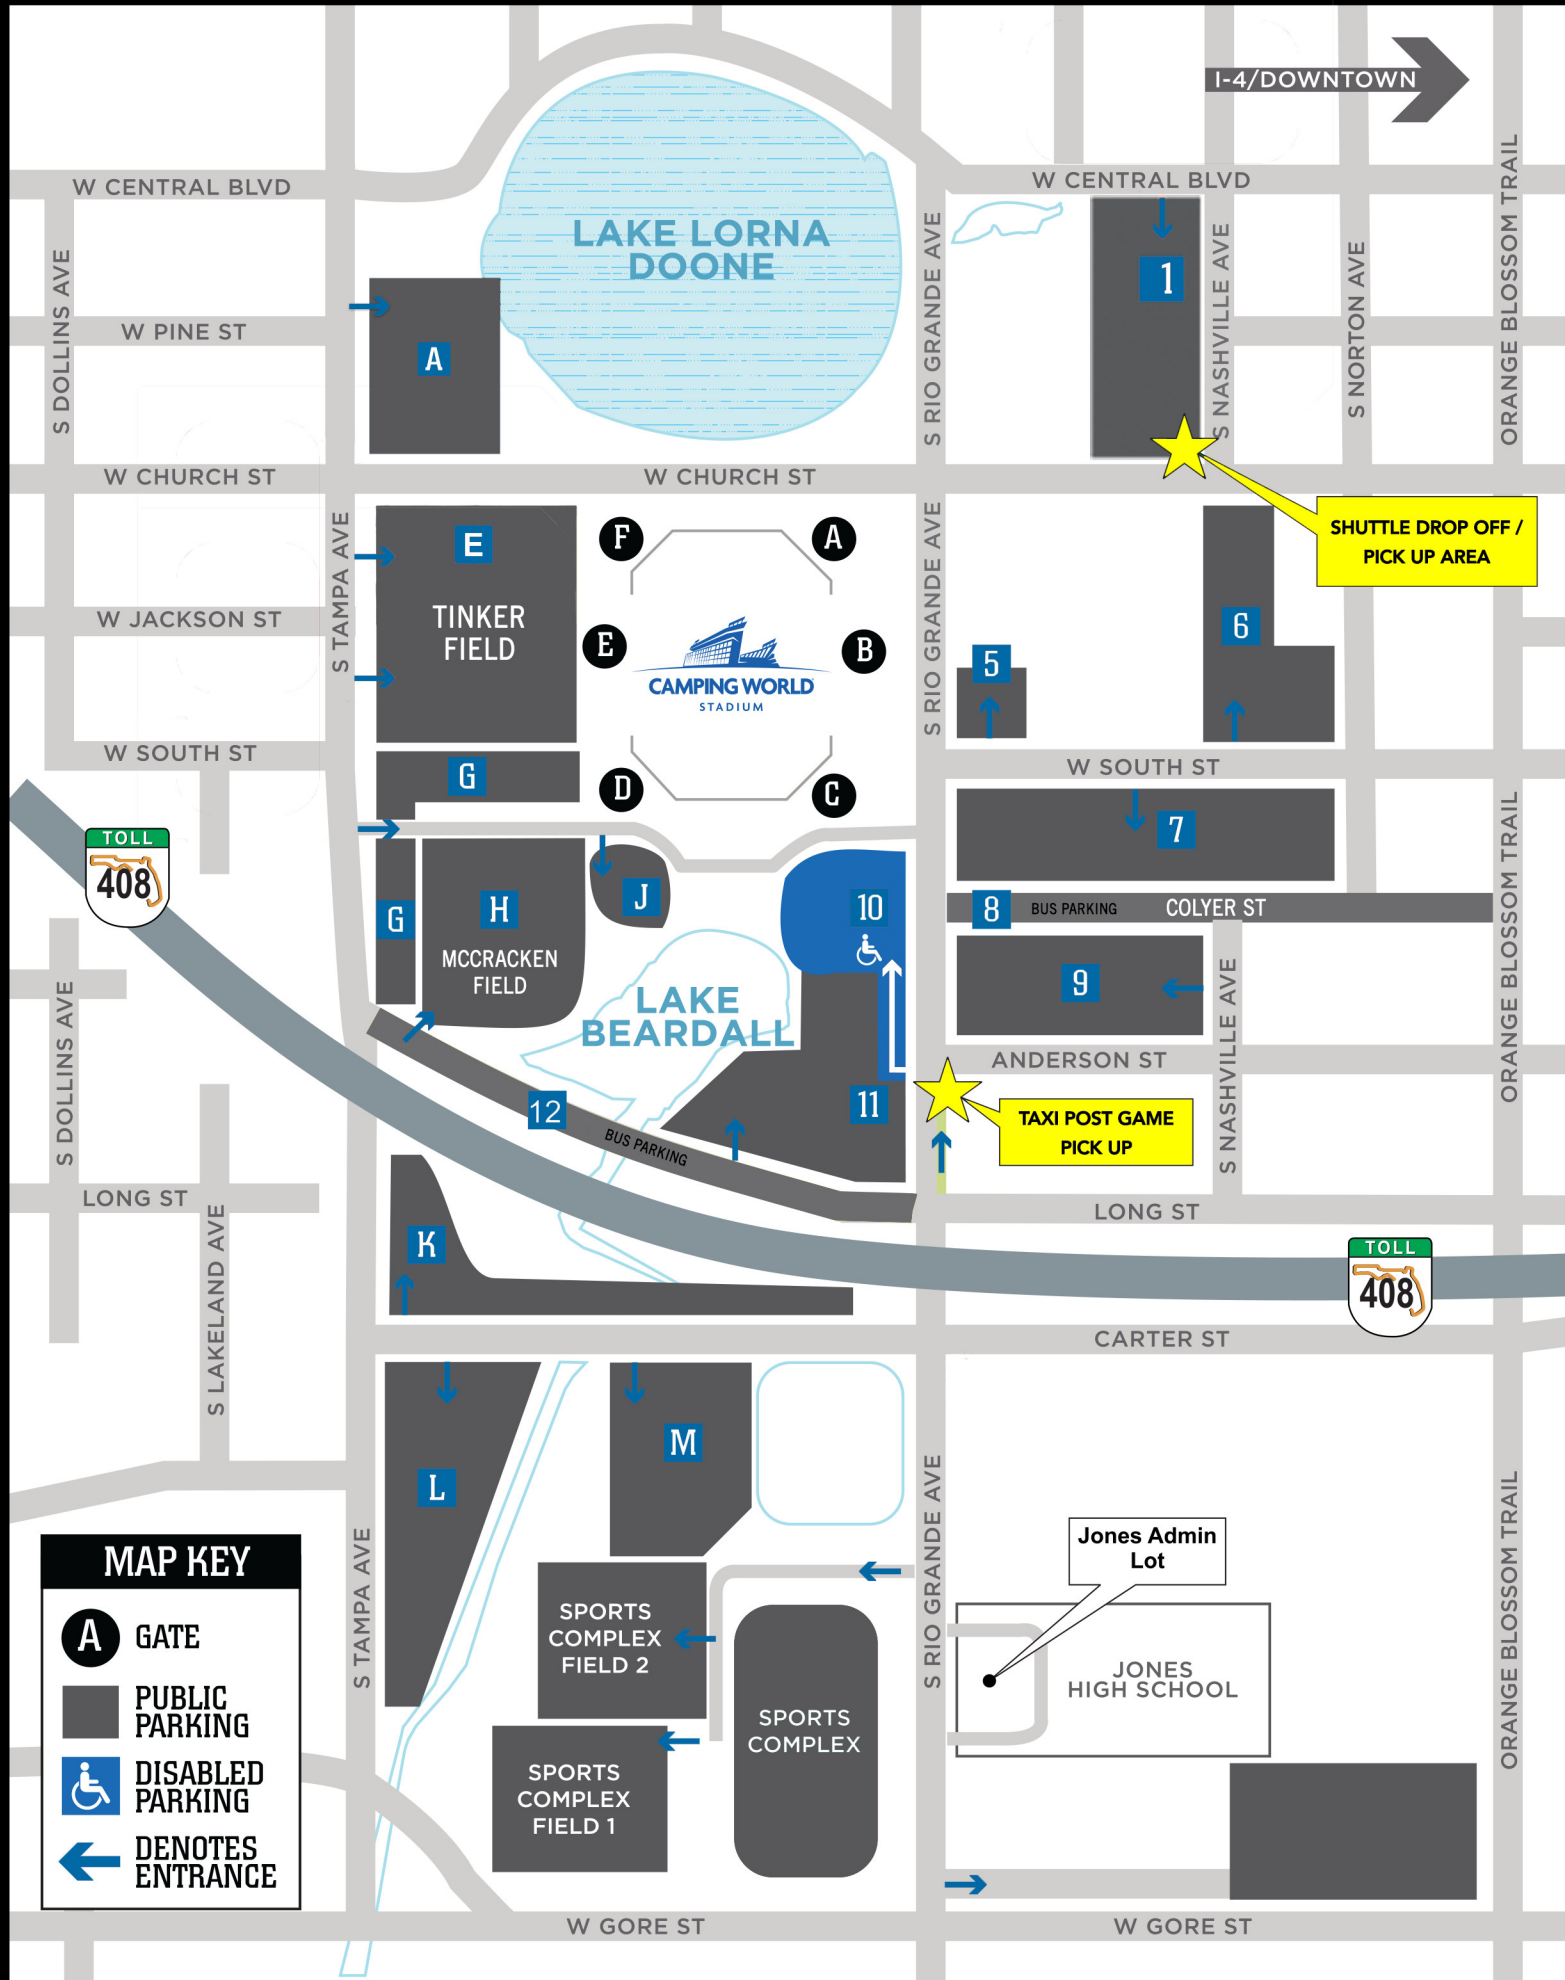

CAMPING WORLD STADIUM PARKING MAP

I-4/DOWNTOWN

LAKE LORNA DOONE

A

1

SHUTTLE DROP OFF / PICK UP AREA

E
TINKER FIELD

CAMPING WORLD STADIUM

5

6

W SOUTH ST

G

D

C

W SOUTH ST

8

BUS PARKING COLYER ST

9

ANDERSON ST

TAXI POST GAME PICK UP

LAKE BEARDALL

10

12

BUS PARKING

11

LONG ST

TOLL 408

CARTER ST

MAP KEY

A GATE

PUBLIC PARKING

DISABLED PARKING