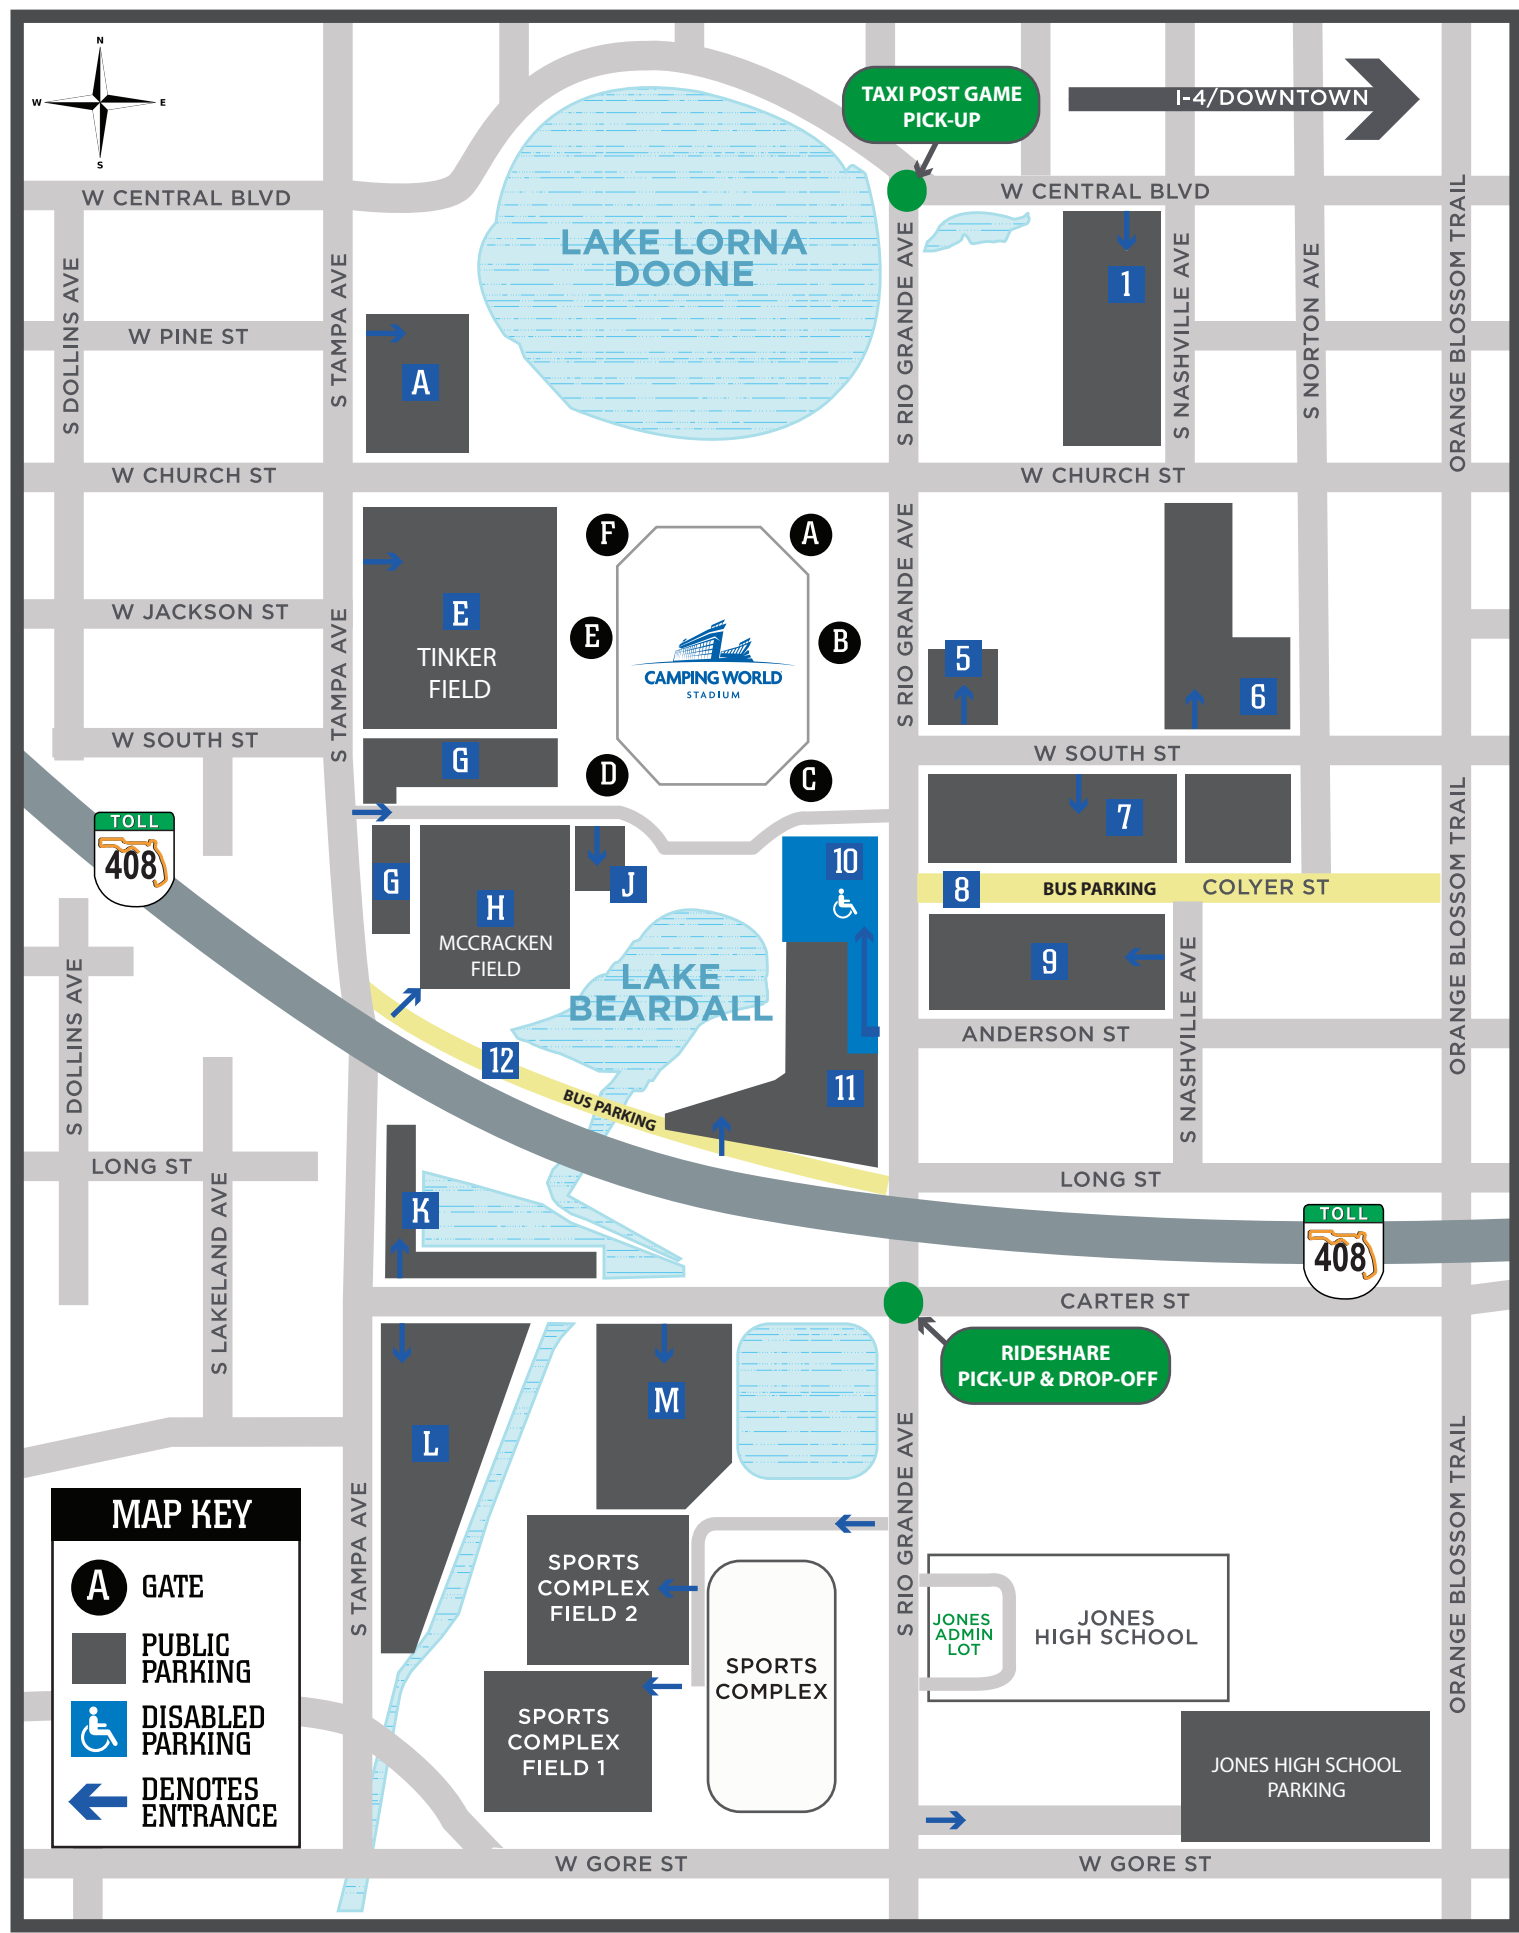

CAMPING WORLD STADIUM PARKING MAP

MAP KEY

- A** GATE
- PUBLIC PARKING
- ♿** DISABLED PARKING
- ←** DENOTES ENTRANCE

TAXI POST GAME PICK-UP

RIDESHARE PICK-UP & DROP-OFF

LAKE LORNA DOONE

CAMPING WORLD STADIUM

LAKE BEARDALL

A

E
TINKER FIELD

G

H
MCCRACKEN FIELD

K

L

SPORTS COMPLEX FIELD 2

10 ♿

11

12 BUS PARKING

9 ANDERSON ST

10 LONG ST

11 CARTER ST

JONES ADMIN LOT

JONES HIGH SCHOOL

W CHURCH ST

W SOUTH ST

ANDERSON ST

LONG ST

CARTER ST

W GORE ST

W GORE ST

I-4/DOWNTOWN