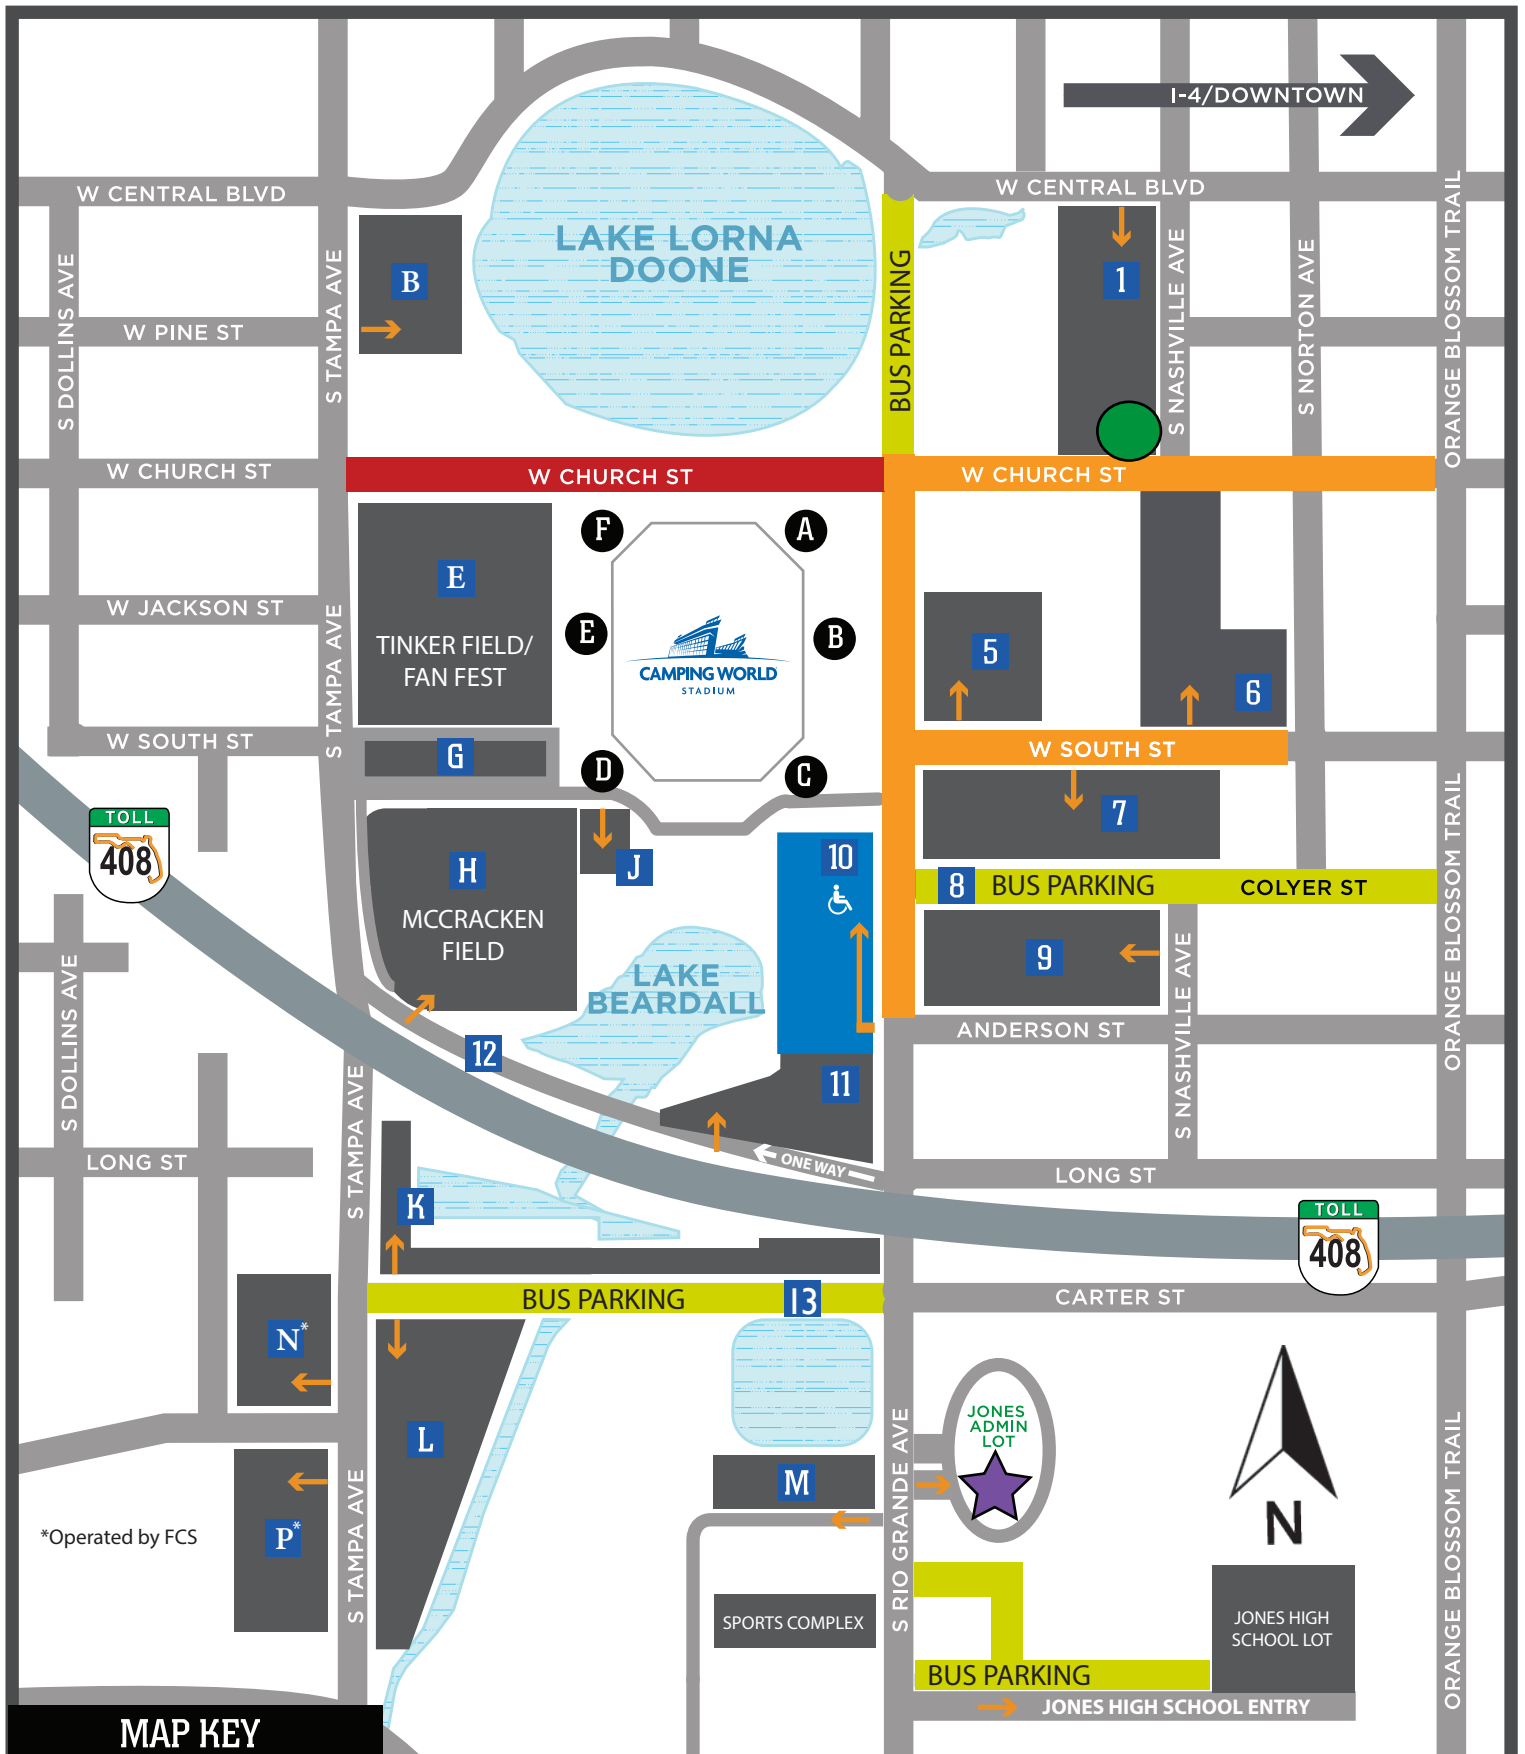

CAMPING WORLD KICKOFF 2019

MAP KEY

- | | | | | |
|---|---|--|---|--|
|  ROAD CLOSURES
BEG. 8/24 AT 9 A.M.
ENDS 1 HOUR POST-EVENT |  ROAD CLOSURE
BEG. 8/16 AT 9 A.M.
ENDS 9/1 AT 9 A.M. |  PUBLIC PARKING |  DISABLED PARKING |  SHUTTLE PICK-UP & DROP-OFF |
|  GATE |  DENOTES ENTRANCE |  RIDESHARE PICK-UP & DROP-OFF | | |