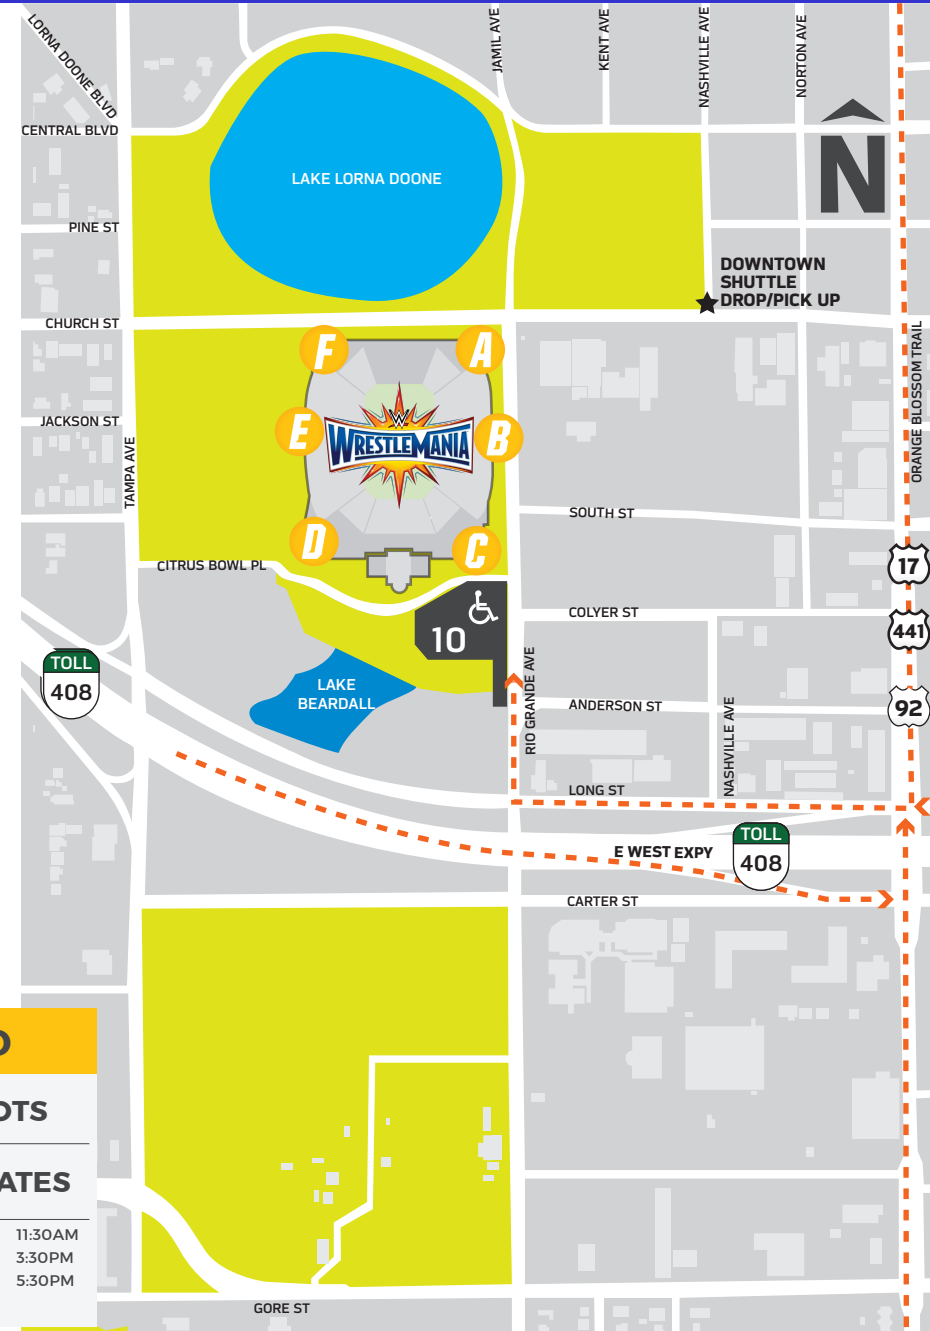

LOT 10 ADA

FROM THE NORTH:

- I-4 W to Colonial Dr Exit (SR 50)
- Turn RIGHT on Colonial Dr
- Turn LEFT on Orange Blossom Trl US 441
- Turn RIGHT on Long St
- Turn RIGHT on Rio Grande
- At Anderson St, turn LEFT into Lot 10 entrance

FROM THE SOUTH:

- I-4 E to Orange Blossom Trl Exit (80B)
- North on Orange Blossom Trl/US 441
- Turn LEFT on Long St
- Turn RIGHT on Rio Grande
- At Anderson St, turn LEFT into Lot 10 entrance

FROM THE EAST:

- SR 408 W to Orange Blossom Trl US 441 (17-92) Exit
- Go straight over Orange Blossom Trl US 441 to Long St
- Turn RIGHT on Rio Grande
- At Anderson St, turn LEFT into Lot 10 entrance

FROM THE WEST:

- SR 408 E to Carter St Exit (9)
- Turn LEFT on Orange Blossom Trl US 441
- Turn LEFT on Long St
- Turn RIGHT on Rio Grande
- At Anderson St, turn LEFT into Lot 10 entrance

LEGEND

- PARKING LOTS
- STADIUM GATES

Parking Lots Open:	11:30AM
Stadium Gates Open:	3:30PM
Event Start Time:	5:30PM

PLEASE NOTE: In order to provide a safe environment for fans, security will be heightened on event day. Please arrive early to account for thorough security screening.